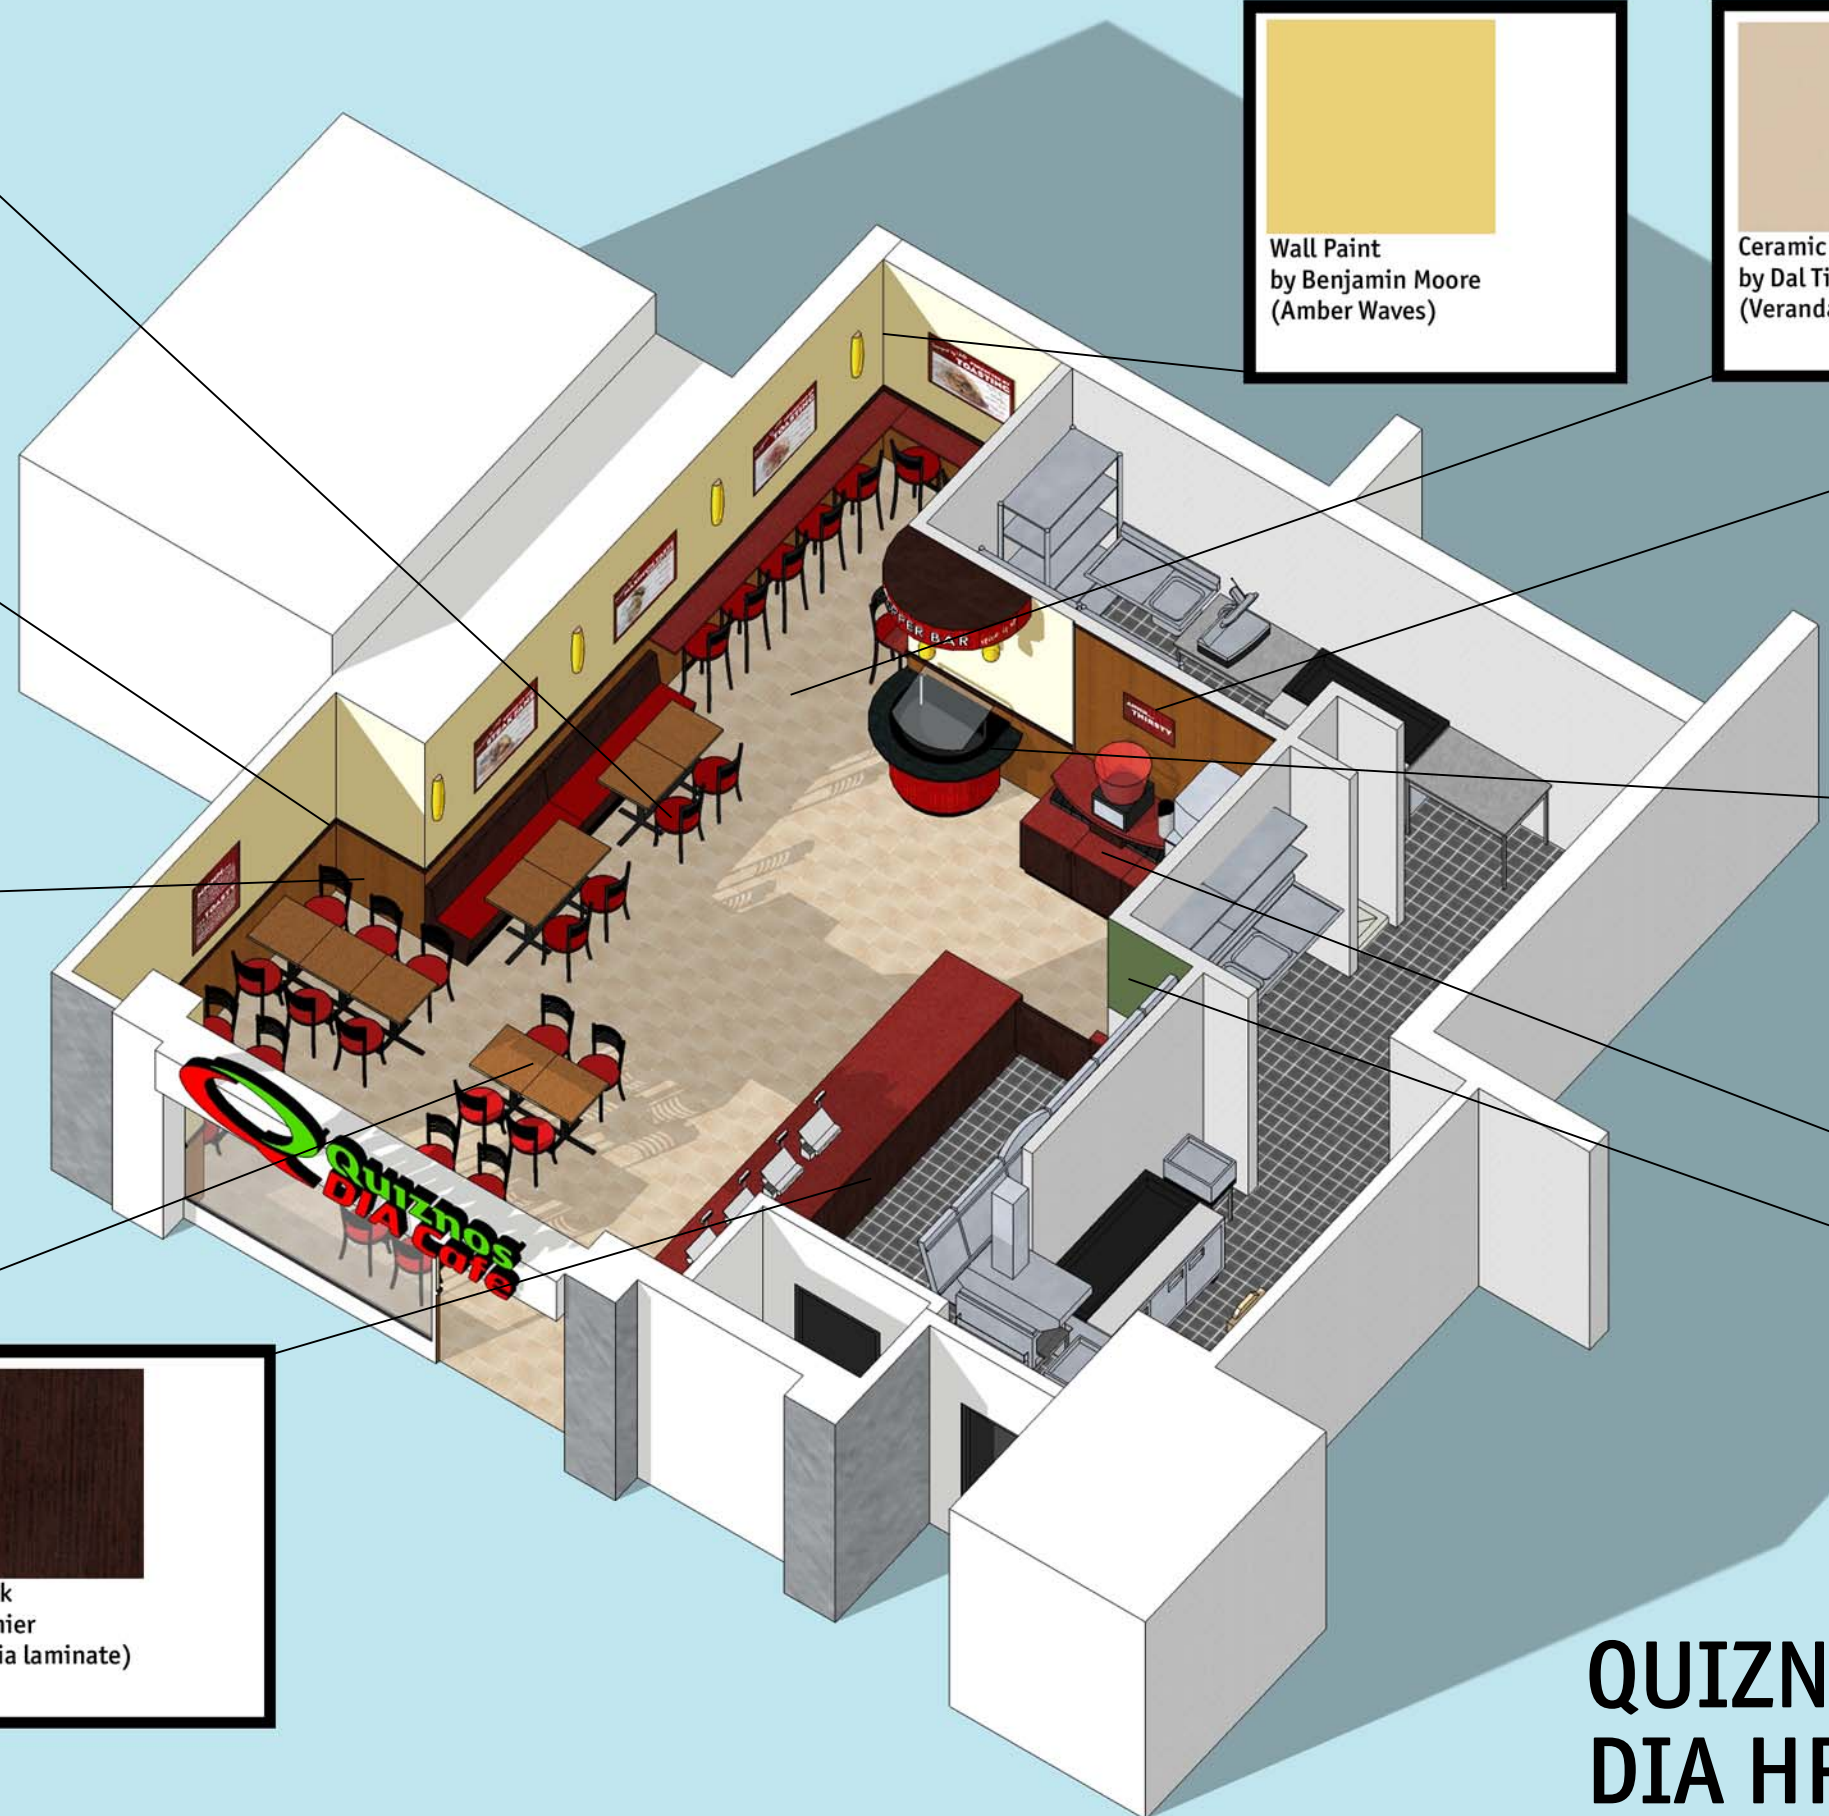

Millwork
by Premier
(Sequoia laminate)

Wall Paint
by Benjamin Moore
(Amber Waves)

Ceramic Tile 20" x 20"
by Dal Tile
(Veranda Sand)

QUIZNOS DIA HPD 2008